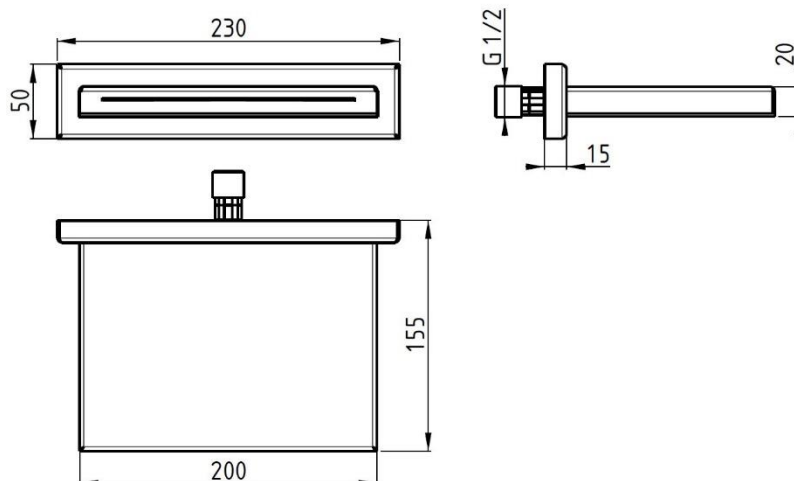

### TECHNICAL DRAWING

### PRODUCT PACKAGING

- Transparent PLT bag, air bubble bag, brown box, ½ "wall attachment.

WEIGHT SINGLE BOX: Kg 1.5

DIMENSIONS SINGLE BOX: 290X200XH120 mm

**ST\_PRODUCT: ART.8184**

Date of issue 31/03/2017